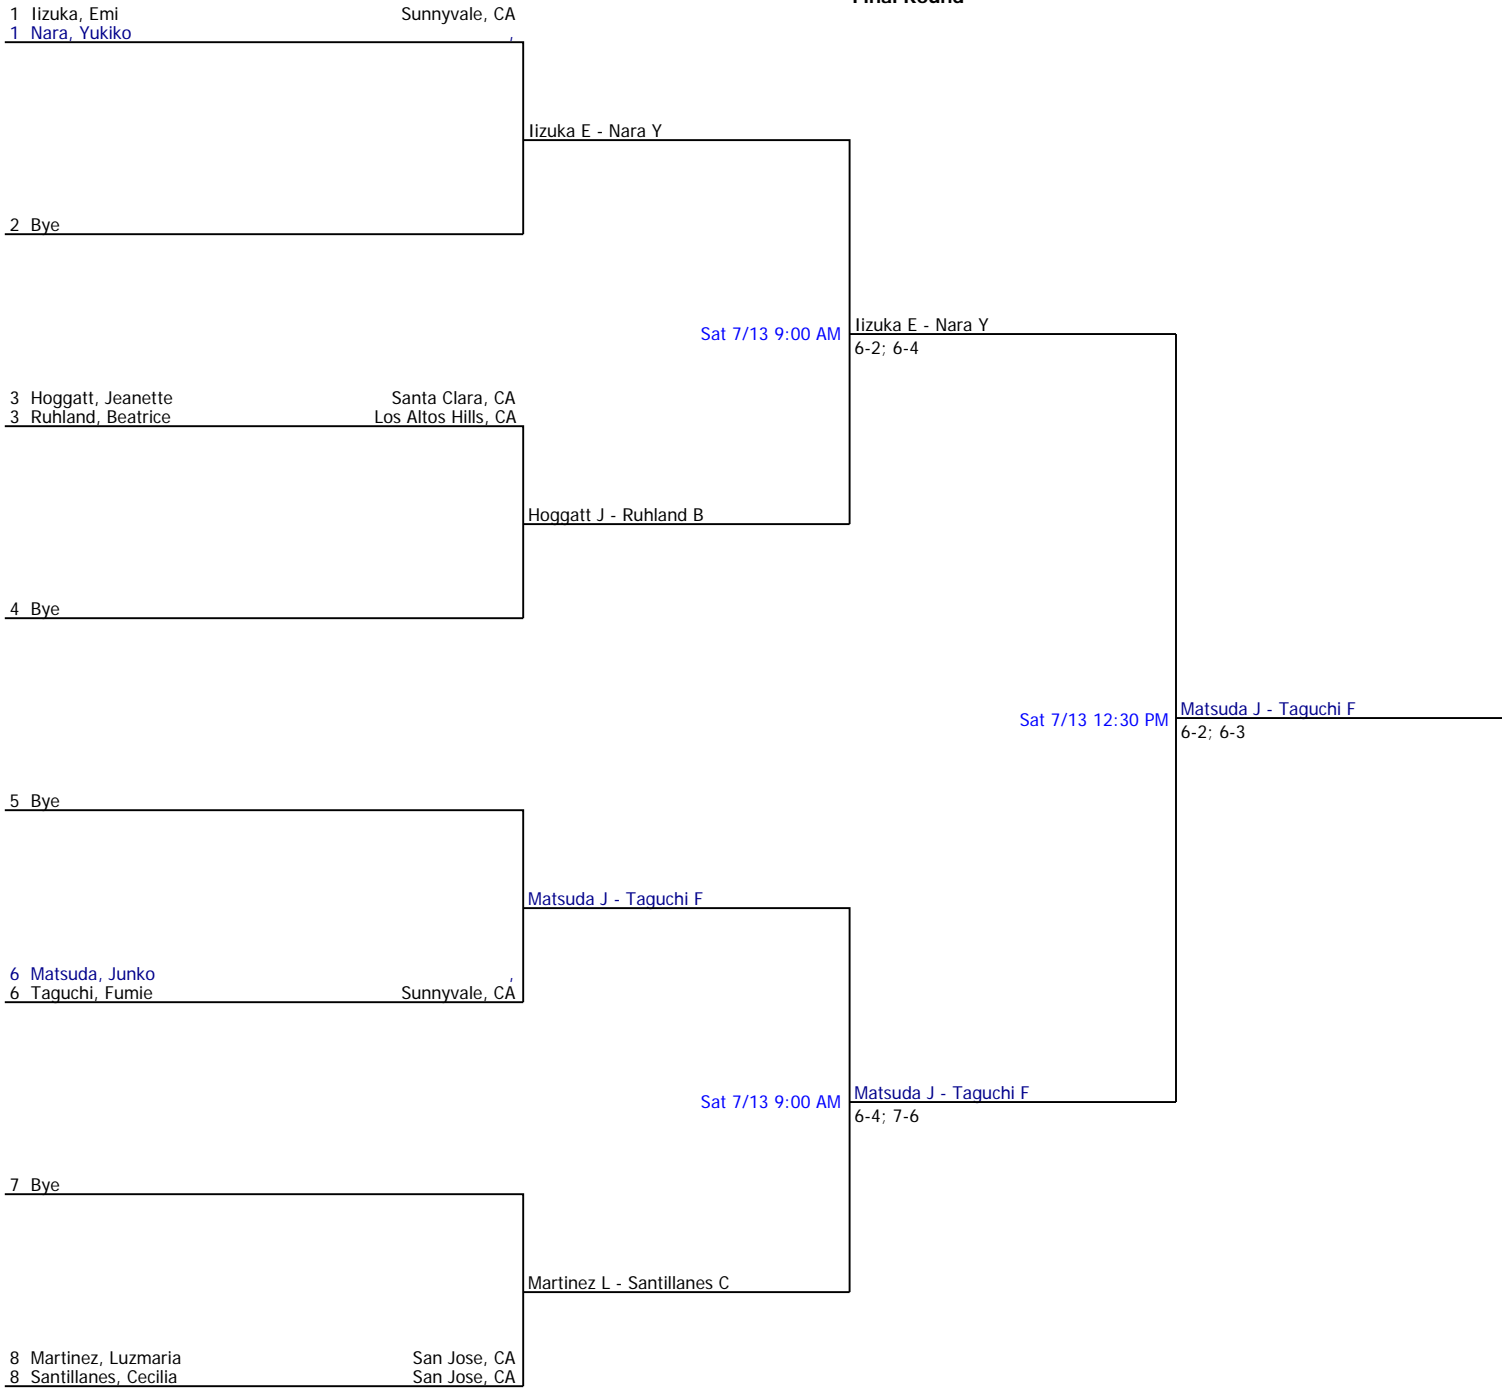

SCTC Summer Doubles		Seeded Players			
Santa Clara Tennis Club	NTRP Women's 3.5 Doubles				
City/State: ,	Section:				
Director: Carrie Bell	Referee:				
Phone:	Date: 07/13/2013 -				

Winner: Matsuda - Taguchi

Quarterfinal Round

Semifinal Round

Final Round

Referee's Signature

SCTC Summer Doubles		Seeded Players			
Santa Clara Tennis Club	NTRP Women's 3.5 Doubles Consolation				
City/State: ,	Section:				
Director: Carrie Bell	Referee:				
Phone:	Date: 07/13/2013 -				

Winner: Matsuda - Taguchi

Quarterfinal Round

Semifinal Round

Final Round

Sat 7/13 12:30 PM

Hoggatt J - Ruhland B
6-2; 2-6; 6-4

Referee's Signature